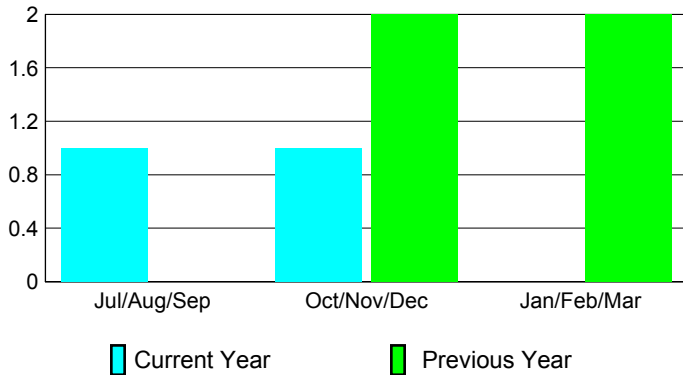

2012-2013 GMT Reports for District (or Undistricted) **District 354 B**

GMT: BYEONG-DEOK KIM

Location: REPUBLIC OF KOREA

GMT CA: 5

CLUBS

Club Results
2012-2013

Clubs
2011-2012

Month	New Club Goal	Actual New Clubs	Actual Dropped Clubs	Gain/Loss of Clubs	Gain/Loss of Clubs
Jul/Aug/Sep	0	1	0	1	0
Oct/Nov/Dec	0	1	0	1	2
Jan/Feb/Mar	0				2
Totals	0	2	0	2	4

Club Results 2012-2013

Goal, New, Dropped, Gain/Loss

Comparison of Club Gain/Loss

Current Year Compared to the Previous Year

YTD Status Quo Clubs 2012-2013

Status Quo Clubs Compared to Status Quo Members

MEMBERSHIP

Membership Results
2012-2013

Membership
2011-2012

Month	Net Memb Goal	Actual New Memb	Actual Dropped Memb	Gain/Loss of Memb	Gain/Loss of Memb
Jul/Aug/Sep	0	390	-253	137	14
Oct/Nov/Dec	0	207	-254	-47	-115
Jan/Feb/Mar	0				26
Totals	0	597	-507	90	-75

Membership Results 2012-2013

Goal, New, Dropped, Gain/Loss

Comparison of Membership Gain/Loss

Current Year Compared to the Previous Year

Gender Comparison 2012-2013

Jul/Aug/Sep

Oct/Nov/Dec

Jan/Feb/Mar

Male

Female