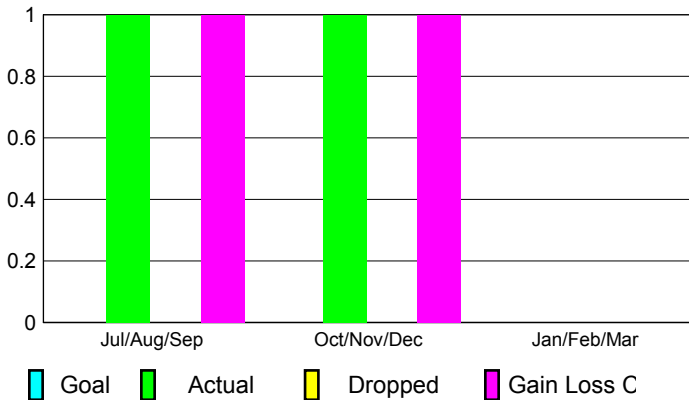

## CLUBS

Club Results  
2012-2013

Clubs  
2011-2012

Month	New Club Goal	Actual New Clubs	Actual Dropped Clubs	Gain/Loss of Clubs	Gain/Loss of Clubs
Jul/Aug/Sep	0	1	0	1	0
Oct/Nov/Dec	0	1	0	1	2
Jan/Feb/Mar	0				2
<b>Totals</b>	<b>0</b>	<b>2</b>	<b>0</b>	<b>2</b>	<b>4</b>

### Club Results 2012-2013

Goal, New, Dropped, Gain/Loss