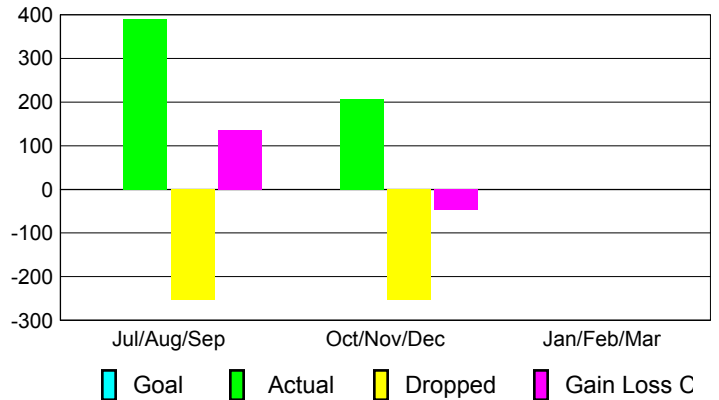

### YTD Status Quo Clubs 2012-2013

Status Quo Clubs Compared to Status Quo Members

## MEMBERSHIP

Membership Results  
2012-2013

Membership  
2011-2012

Month	Net Memb Goal	Actual New Memb	Actual Dropped Memb	Gain/Loss of Memb	Gain/Loss of Memb
Jul/Aug/Sep	0	390	-253	137	14
Oct/Nov/Dec	0	207	-254	-47	-115
Jan/Feb/Mar	0				26
<b>Totals</b>	<b>0</b>	<b>597</b>	<b>-507</b>	<b>90</b>	<b>-75</b>

### Membership Results 2012-2013

Goal, New, Dropped, Gain/Loss

### Comparison of Membership Gain/Loss

Current Year Compared to the Previous Year