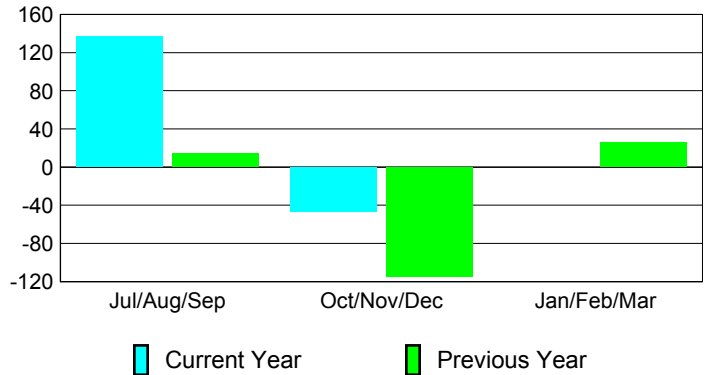

Gender Comparison 2012-2013

Jul/Aug/Sep

Oct/Nov/Dec

Jan/Feb/Mar

Male

Female